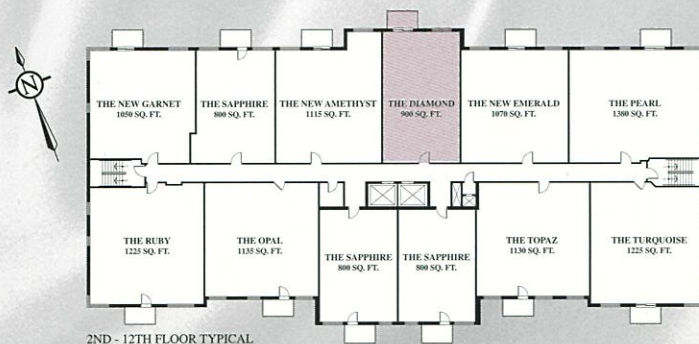

THE DIAMOND

900 SQ. FT.

The Crystelle

Floor Plans And Specifications Are Subject To Change Without Notice.
Actual Usable Floor Space May Vary From The Stated Floor Area. E & O.E.