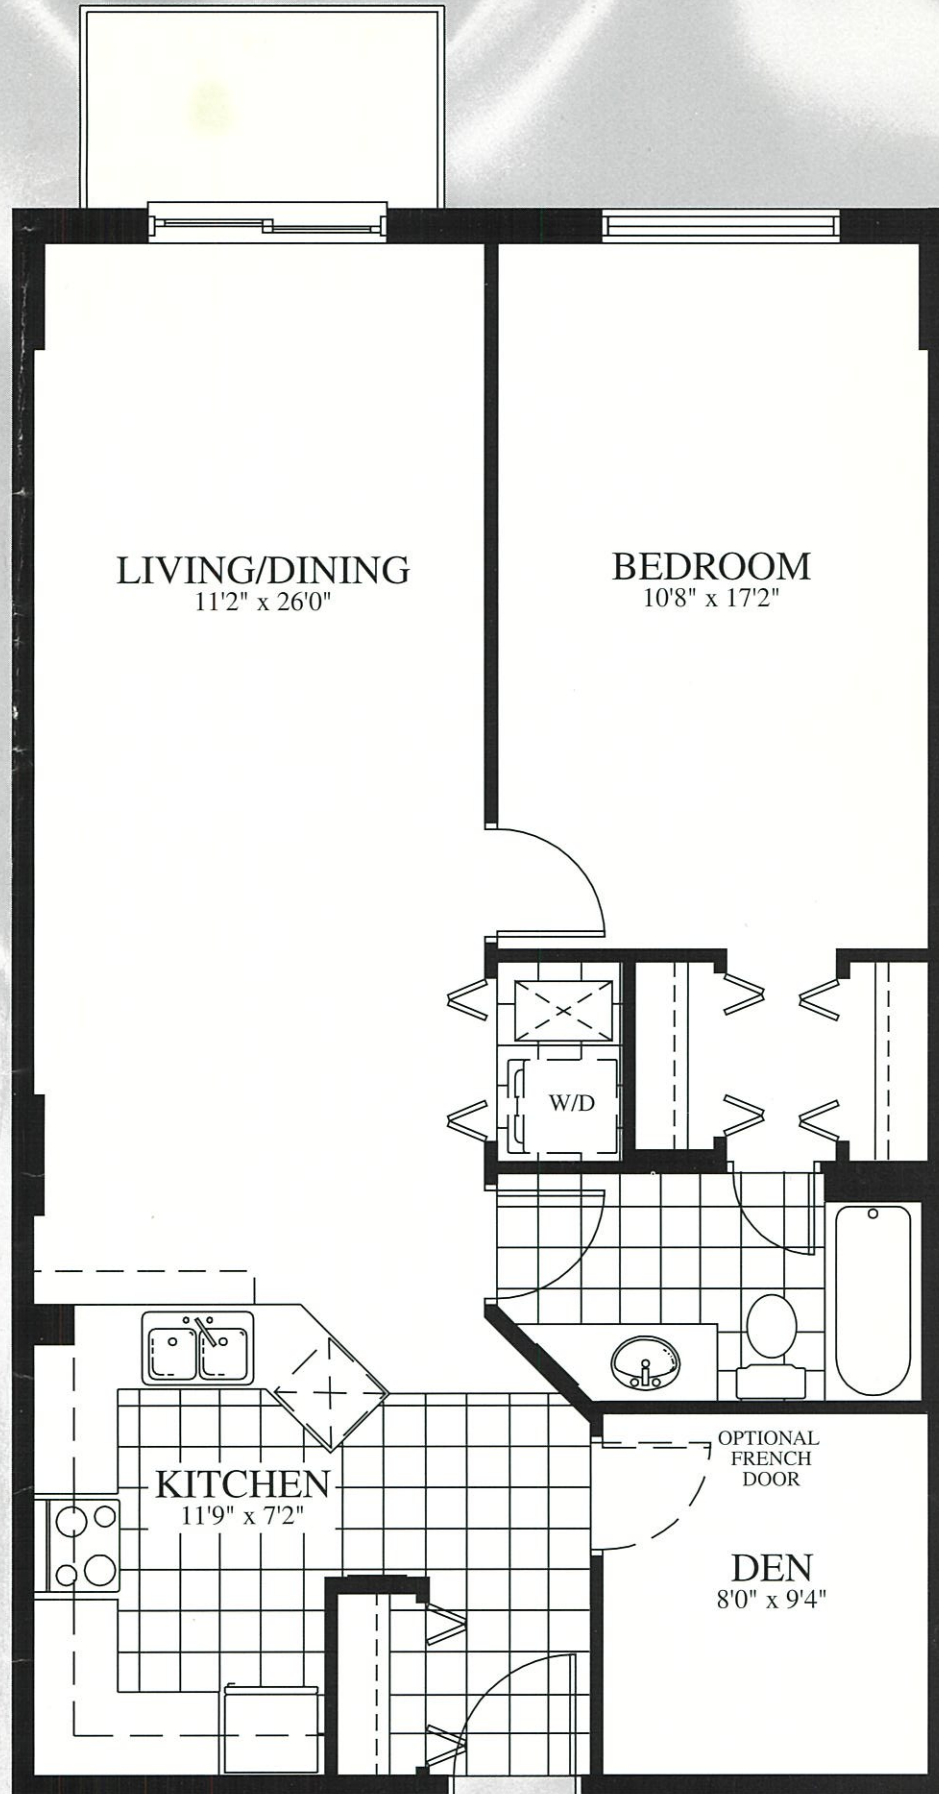

THE DIAMOND

900 SQ. FT.

The Crystelle

Floor Plans And Specifications Are Subject To Change Without Notice.
Actual Usable Floor Space May Vary From The Stated Floor Area. E & O.E.