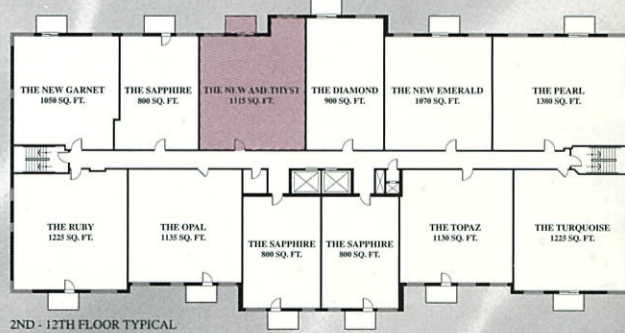

# THE NEW AMETHYST

1115 SQ. FT.

GROUND FLOOR

2ND - 12TH FLOOR TYPICAL

The Crystelle

Floor Plans And Specifications Are Subject To Change Without Notice. Actual Usable Floor Space May Vary From The Stated Floor Area. E & O.E.