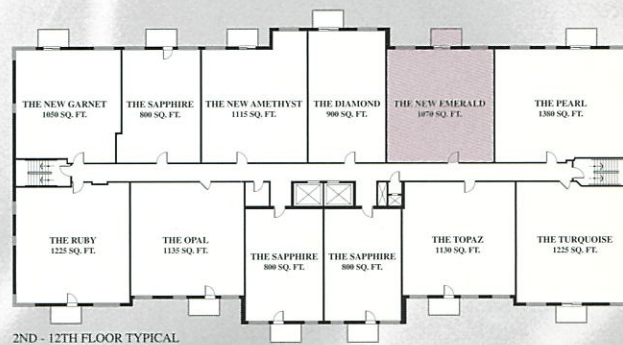

THE NEW EMERALD

1070 SQ. FT.

The Crystelle

Floor Plans And Specifications Are Subject To Change Without Notice. Actual Usable Floor Space May Vary From The Stated Floor Area. E & O.E.