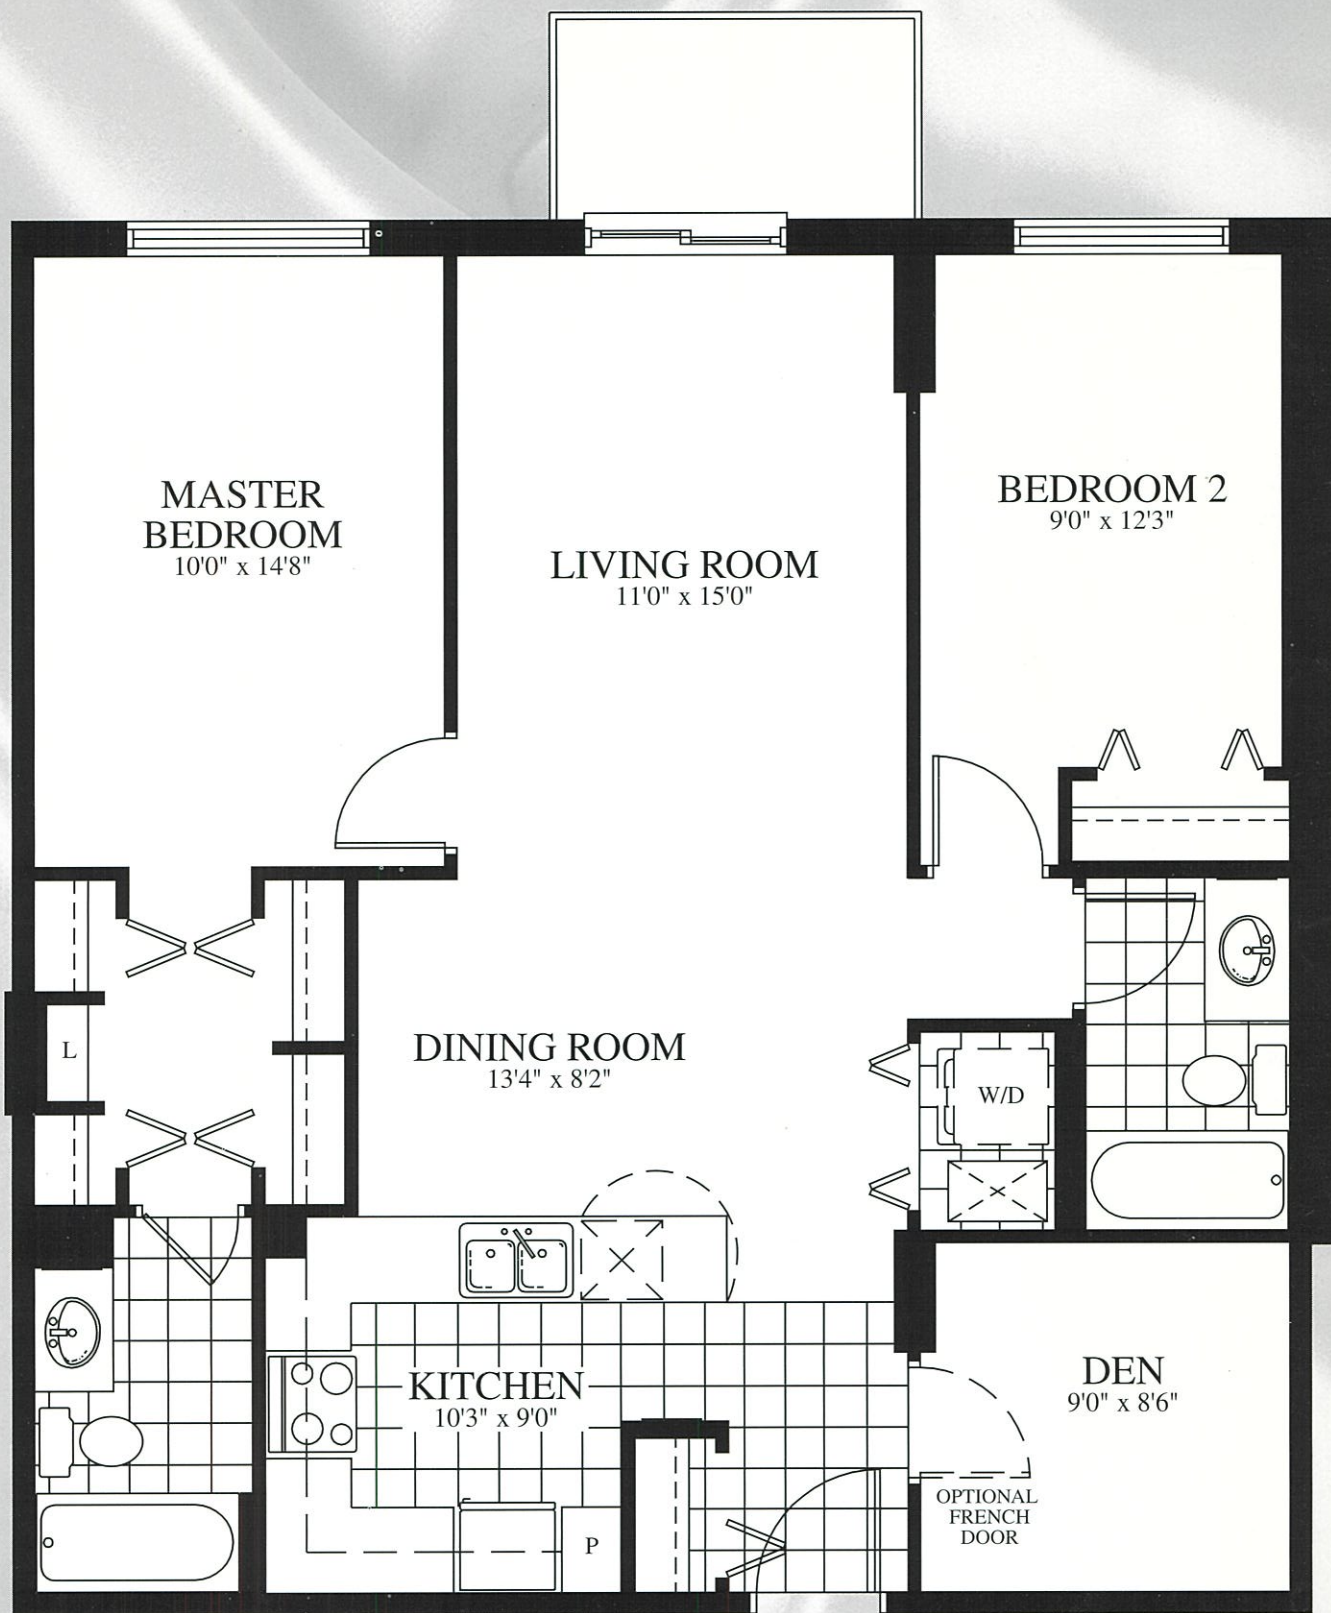

THE NEW EMERALD

1070 SQ. FT.

The Crystelle

Floor Plans And Specifications Are Subject To Change Without Notice. Actual Usable Floor Space May Vary From The Stated Floor Area. E & O.E.