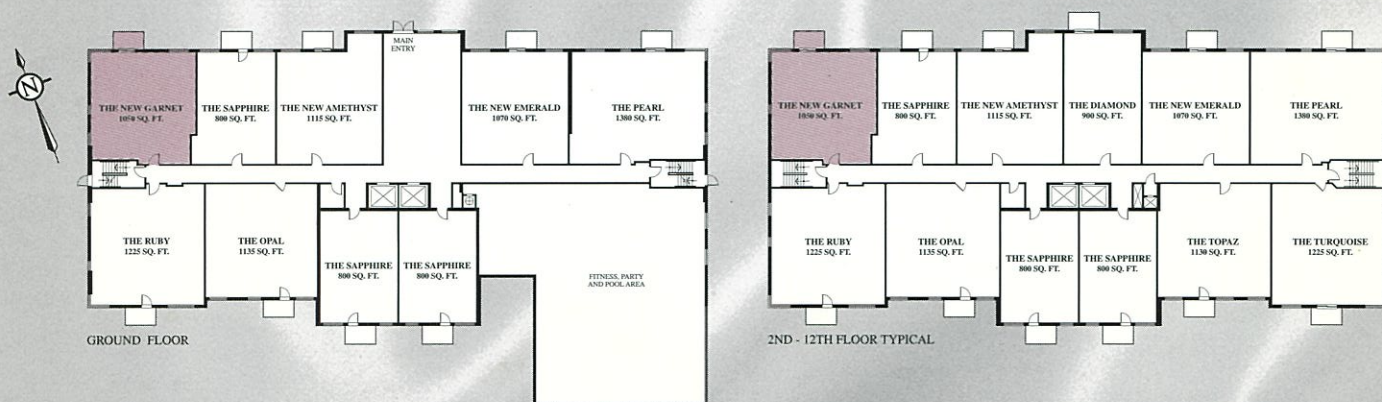

THE NEW GARNET

1050 SQ. FT.

The Crystelle

Floor Plans And Specifications Are Subject To Change Without Notice. Actual Usable Floor Space May Vary From The Stated Floor Area. E & O.E.