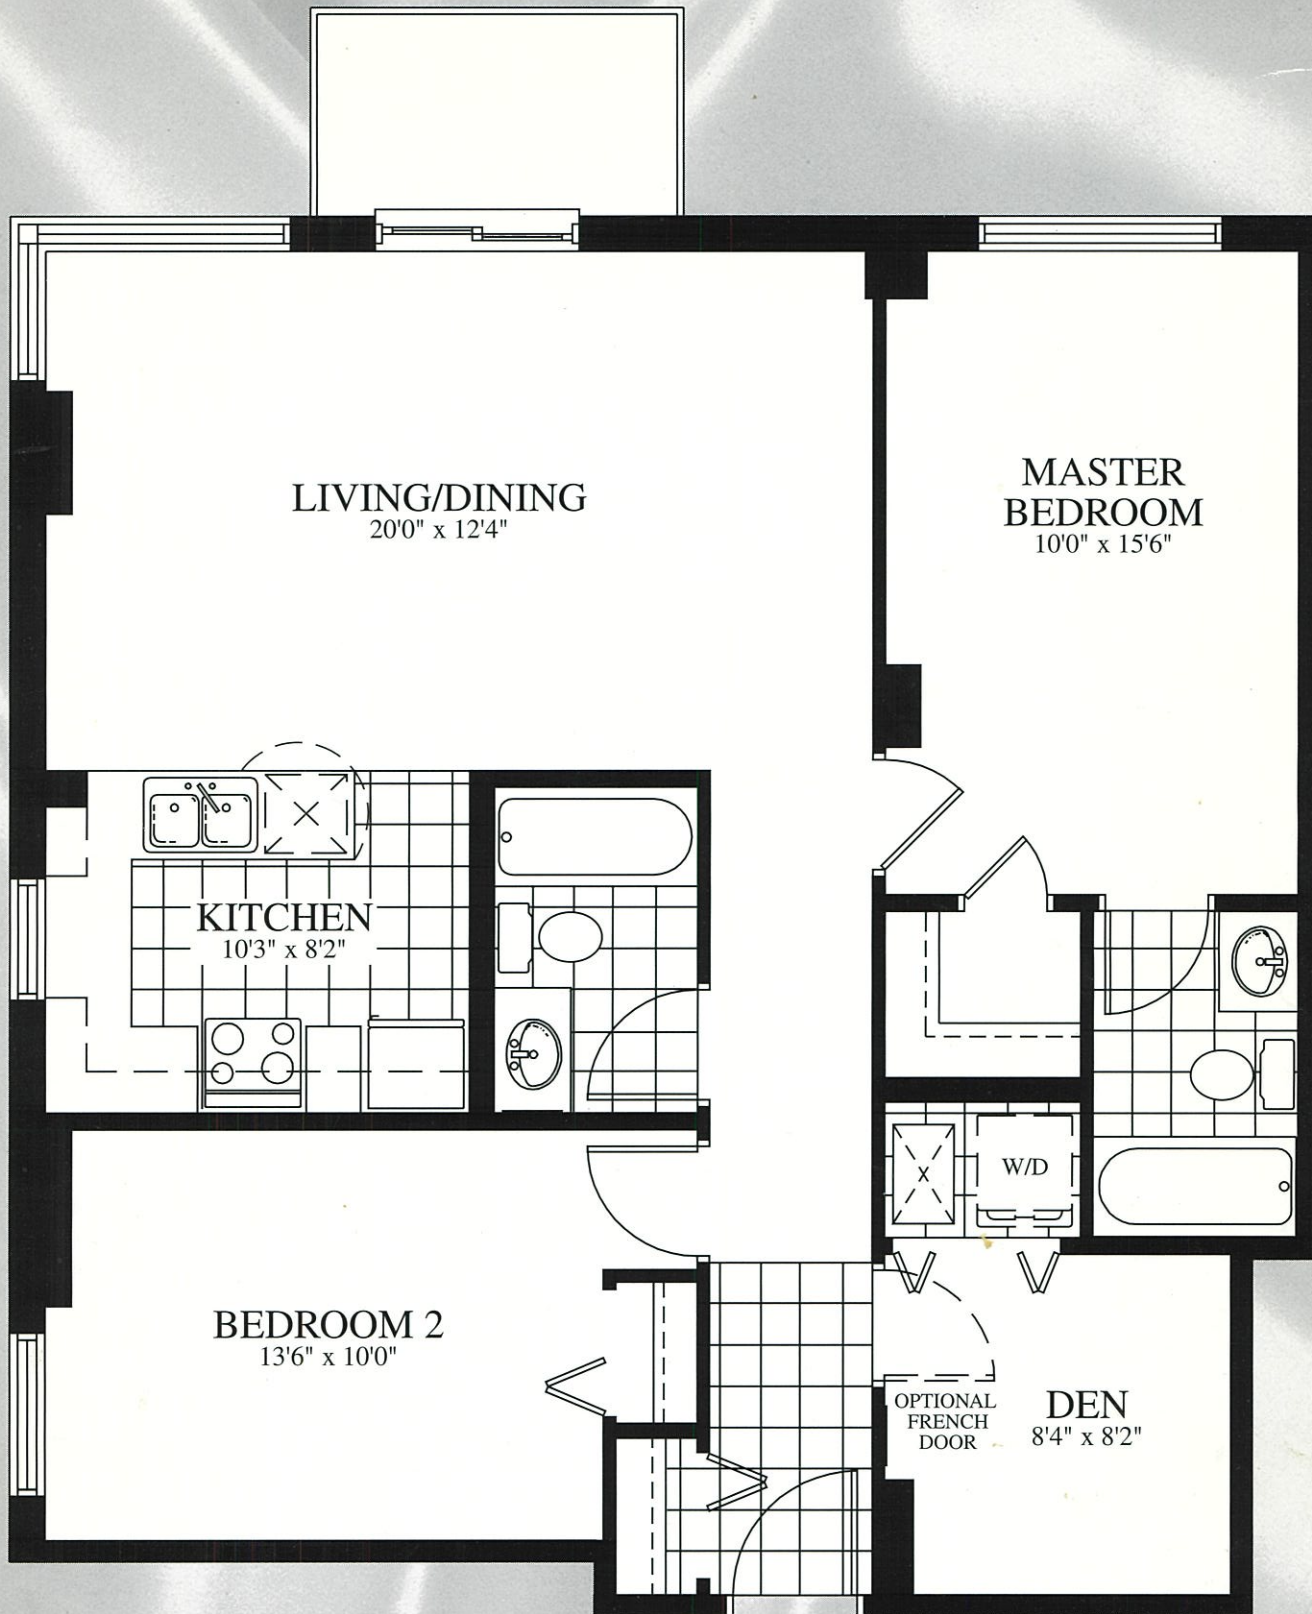

THE NEW GARNET

1050 SQ. FT.

The Crystelle

Floor Plans And Specifications Are Subject To Change Without Notice. Actual Usable Floor Space May Vary From The Stated Floor Area. E & O.E.