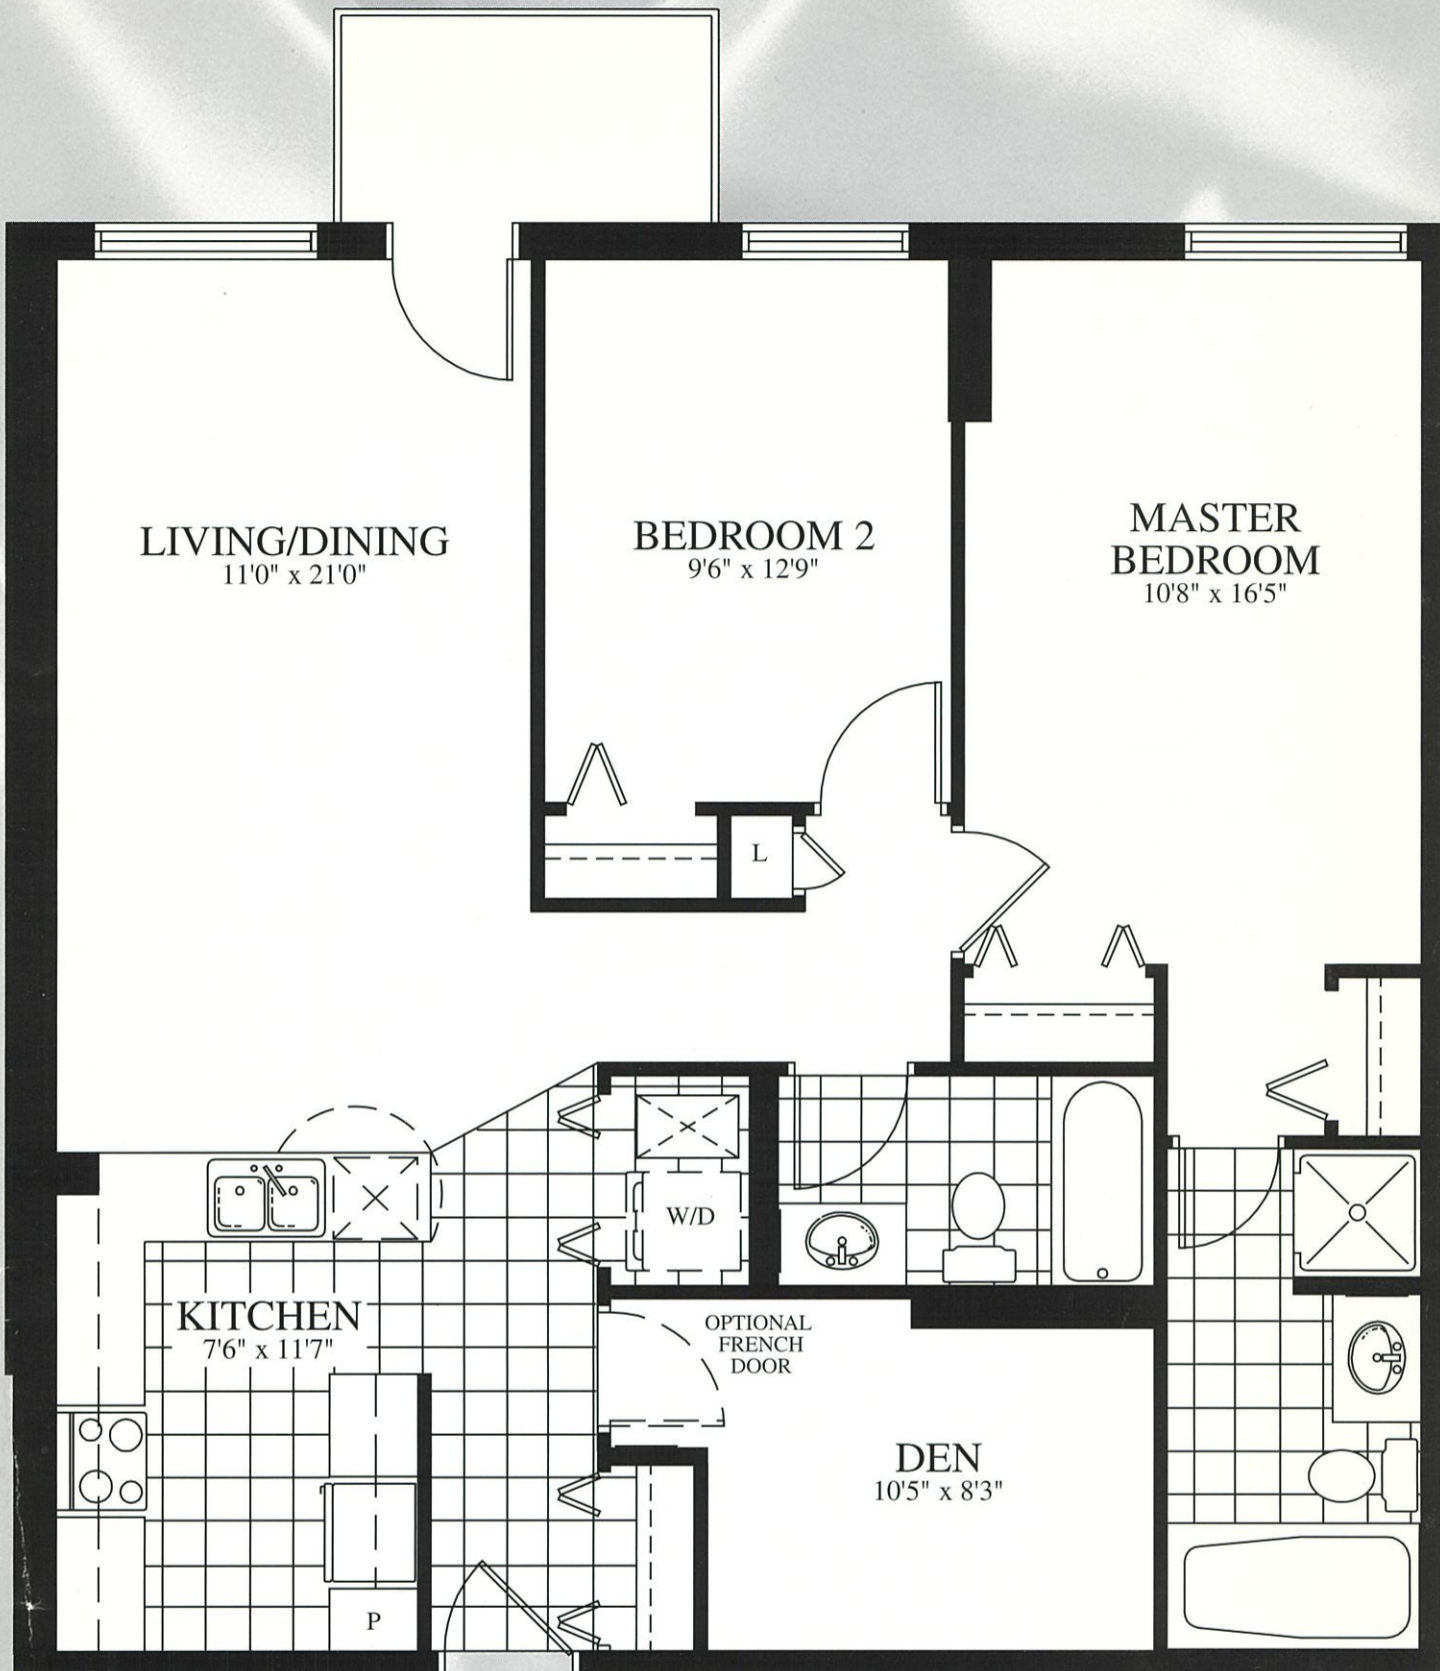

THE OPAL

1135 SQ. FT.

The Crystelle

Floor Plans And Specifications Are Subject To Change Without Notice. Actual Usable Floor Space May Vary From The Stated Floor Area. E & O.E.