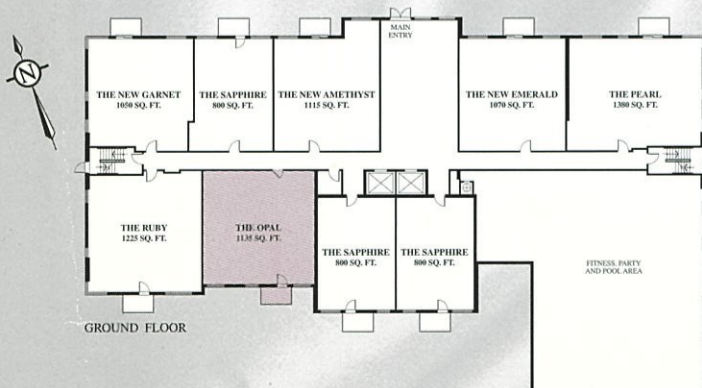

THE OPAL

1135 SQ. FT.

The Crystelle

Floor Plans And Specifications Are Subject To Change Without Notice. Actual Usable Floor Space May Vary From The Stated Floor Area. E & O.E.