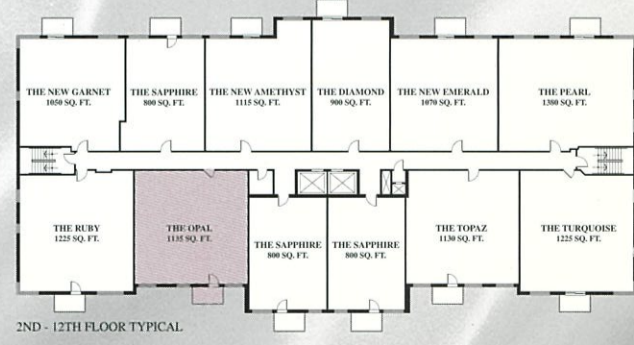

THE OPAL

1135 SQ. FT.

The Crystelle

Floor Plans And Specifications Are Subject To Change Without Notice. Actual Usable Floor Space May Vary From The Stated Floor Area. E & O.E.