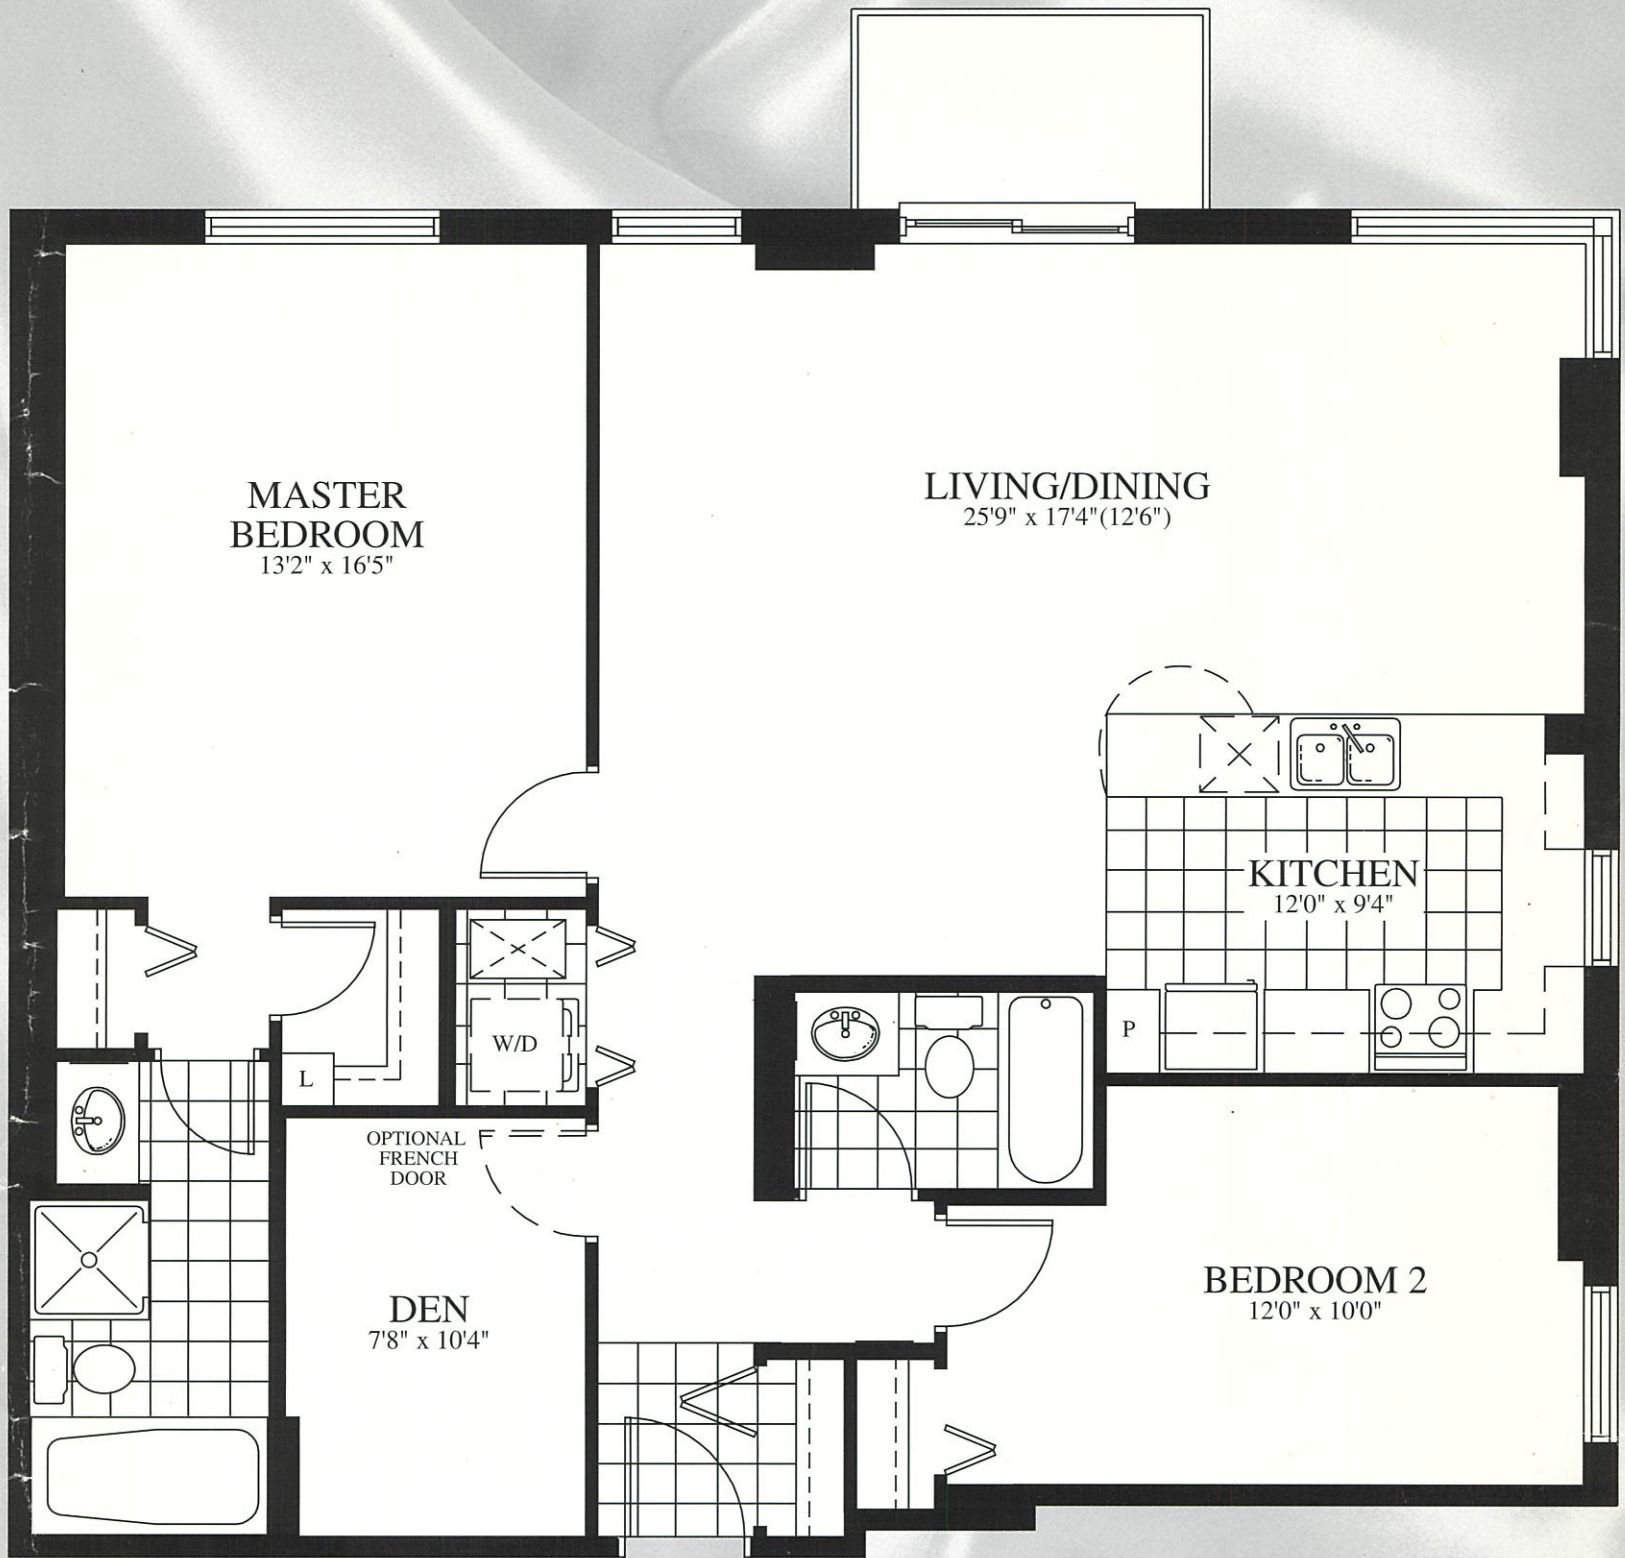

THE PEARL

1380 SQ. FT.

The
Crystelle

Floor Plans And Specifications Are Subject To Change Without Notice.
Actual Usable Floor Space May Vary From The Stated Floor Area. E & O.E.