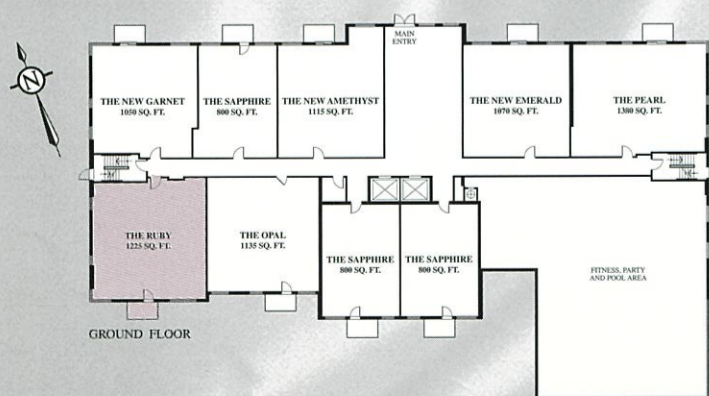

# THE RUBY

1225 SQ. FT.

*The Crystelle*

Floor Plans And Specifications Are Subject To Change Without Notice. Actual Usable Floor Space May Vary From The Stated Floor Area. E & O.E.