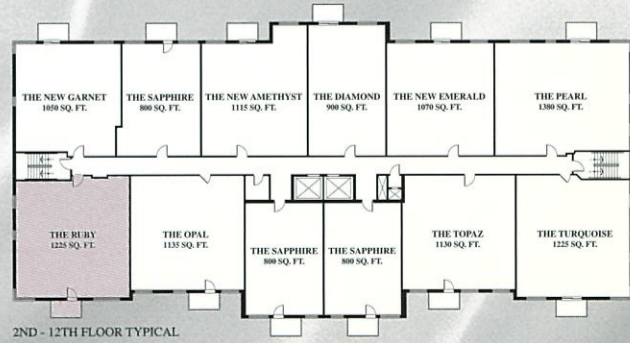

# THE RUBY

1225 SQ. FT.

*The Crystelle*

Floor Plans And Specifications Are Subject To Change Without Notice. Actual Usable Floor Space May Vary From The Stated Floor Area. E & O.E.