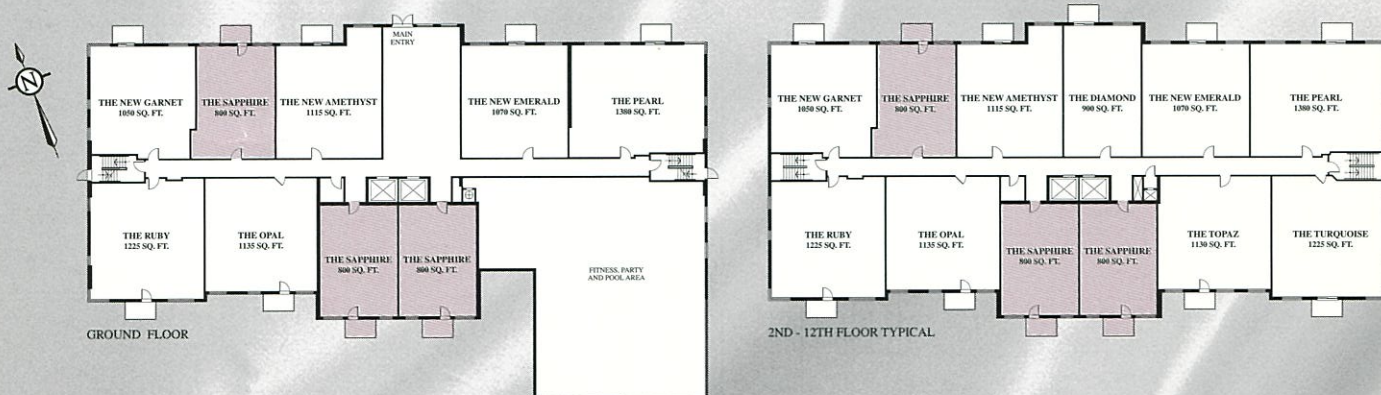

# THE SAPPHIRE

800 SQ. FT.

The  
*Crystelle*

Floor Plans And Specifications Are Subject To Change Without Notice.  
Actual Usable Floor Space May Vary From The Stated Floor Area. E & O.E.