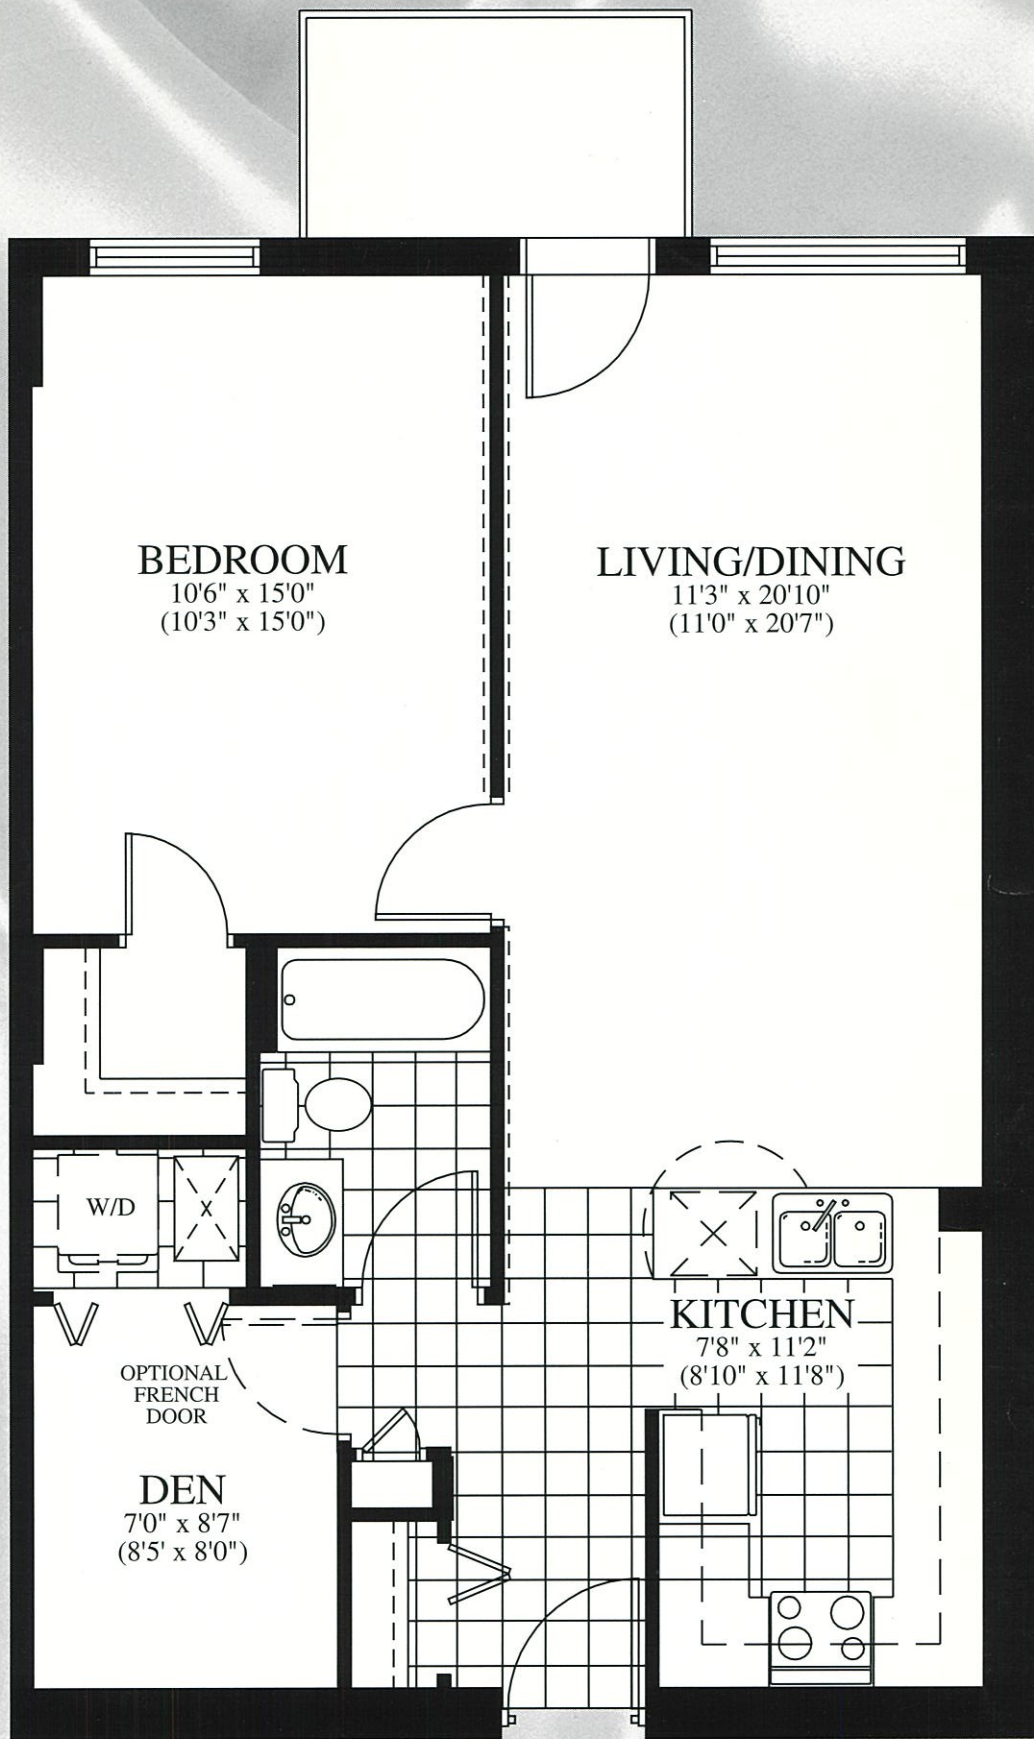

# THE SAPPHIRE

800 SQ. FT.

The  
*Crystelle*

Floor Plans And Specifications Are Subject To Change Without Notice.  
Actual Usable Floor Space May Vary From The Stated Floor Area. E & O.E.