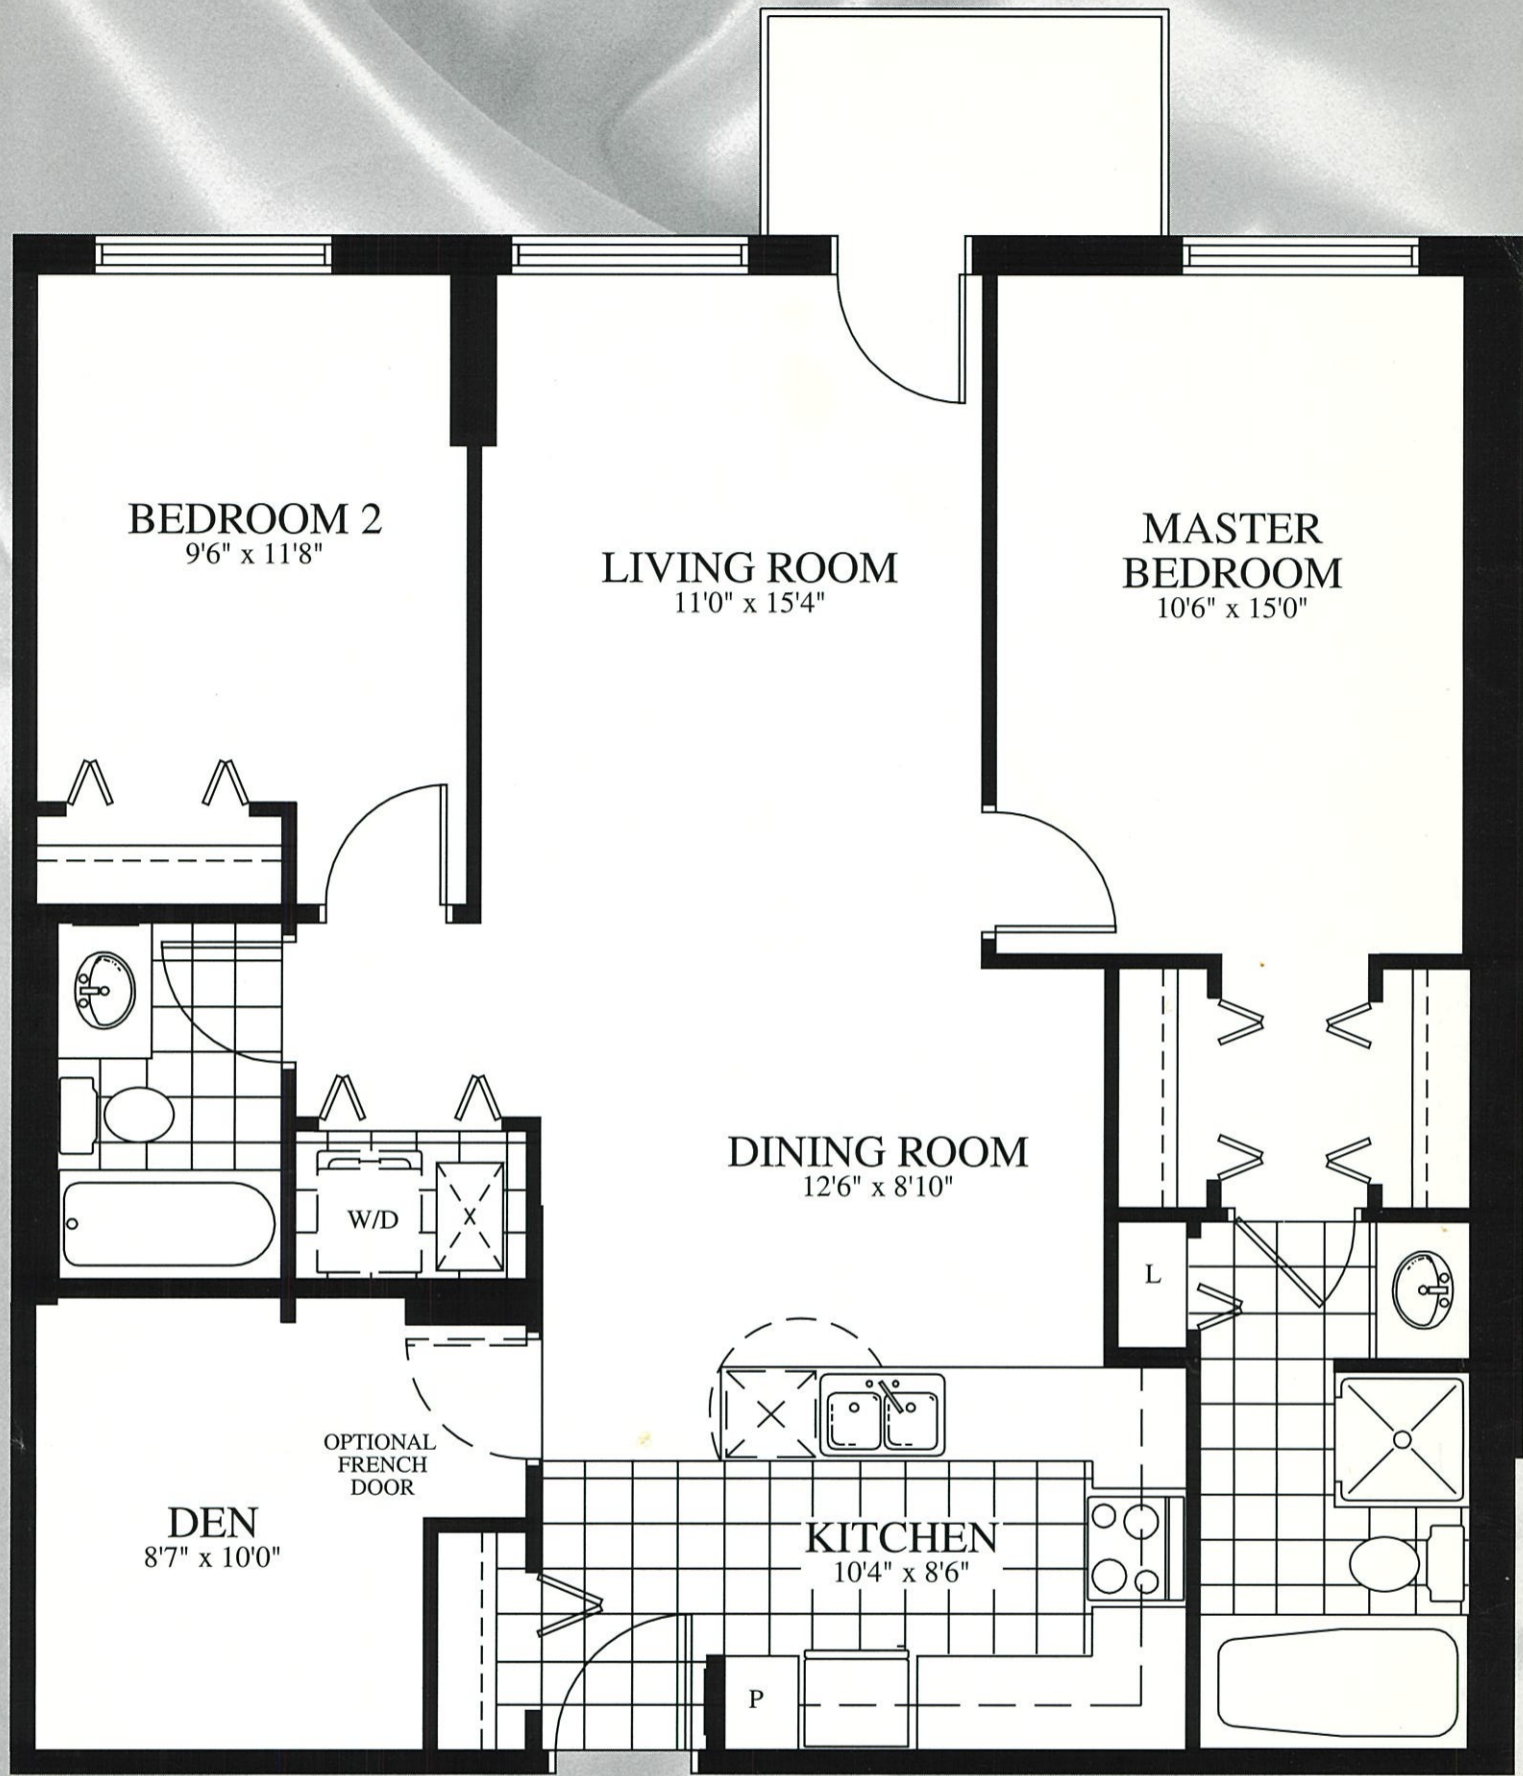

# THE TOPAZ

1130 SQ. FT.

The Crystelle

Floor Plans And Specifications Are Subject To Change Without Notice  
Actual Usable Floor Space May Vary From The Stated Floor Area. E & O.E.