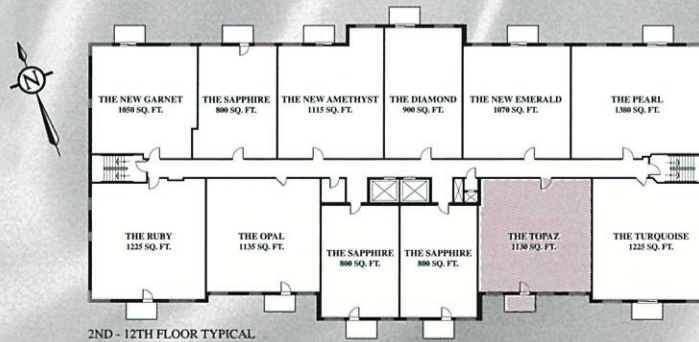

# THE TOPAZ

1130 SQ. FT.

The Crystelle

Floor Plans And Specifications Are Subject To Change Without Notice  
Actual Usable Floor Space May Vary From The Stated Floor Area. E & O.E.