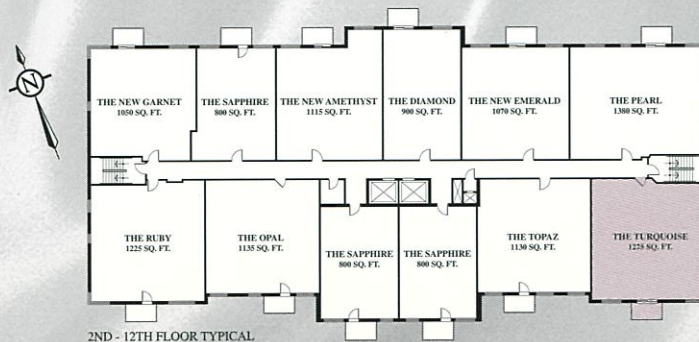

THE TURQUOISE

1225 SQ. FT.

2ND - 12TH FLOOR TYPICAL

The
Crystelle

Floor Plans And Specifications Are Subject To Change Without Notice.
Actual Usable Floor Space May Vary From The Stated Floor Area. E & O.E.