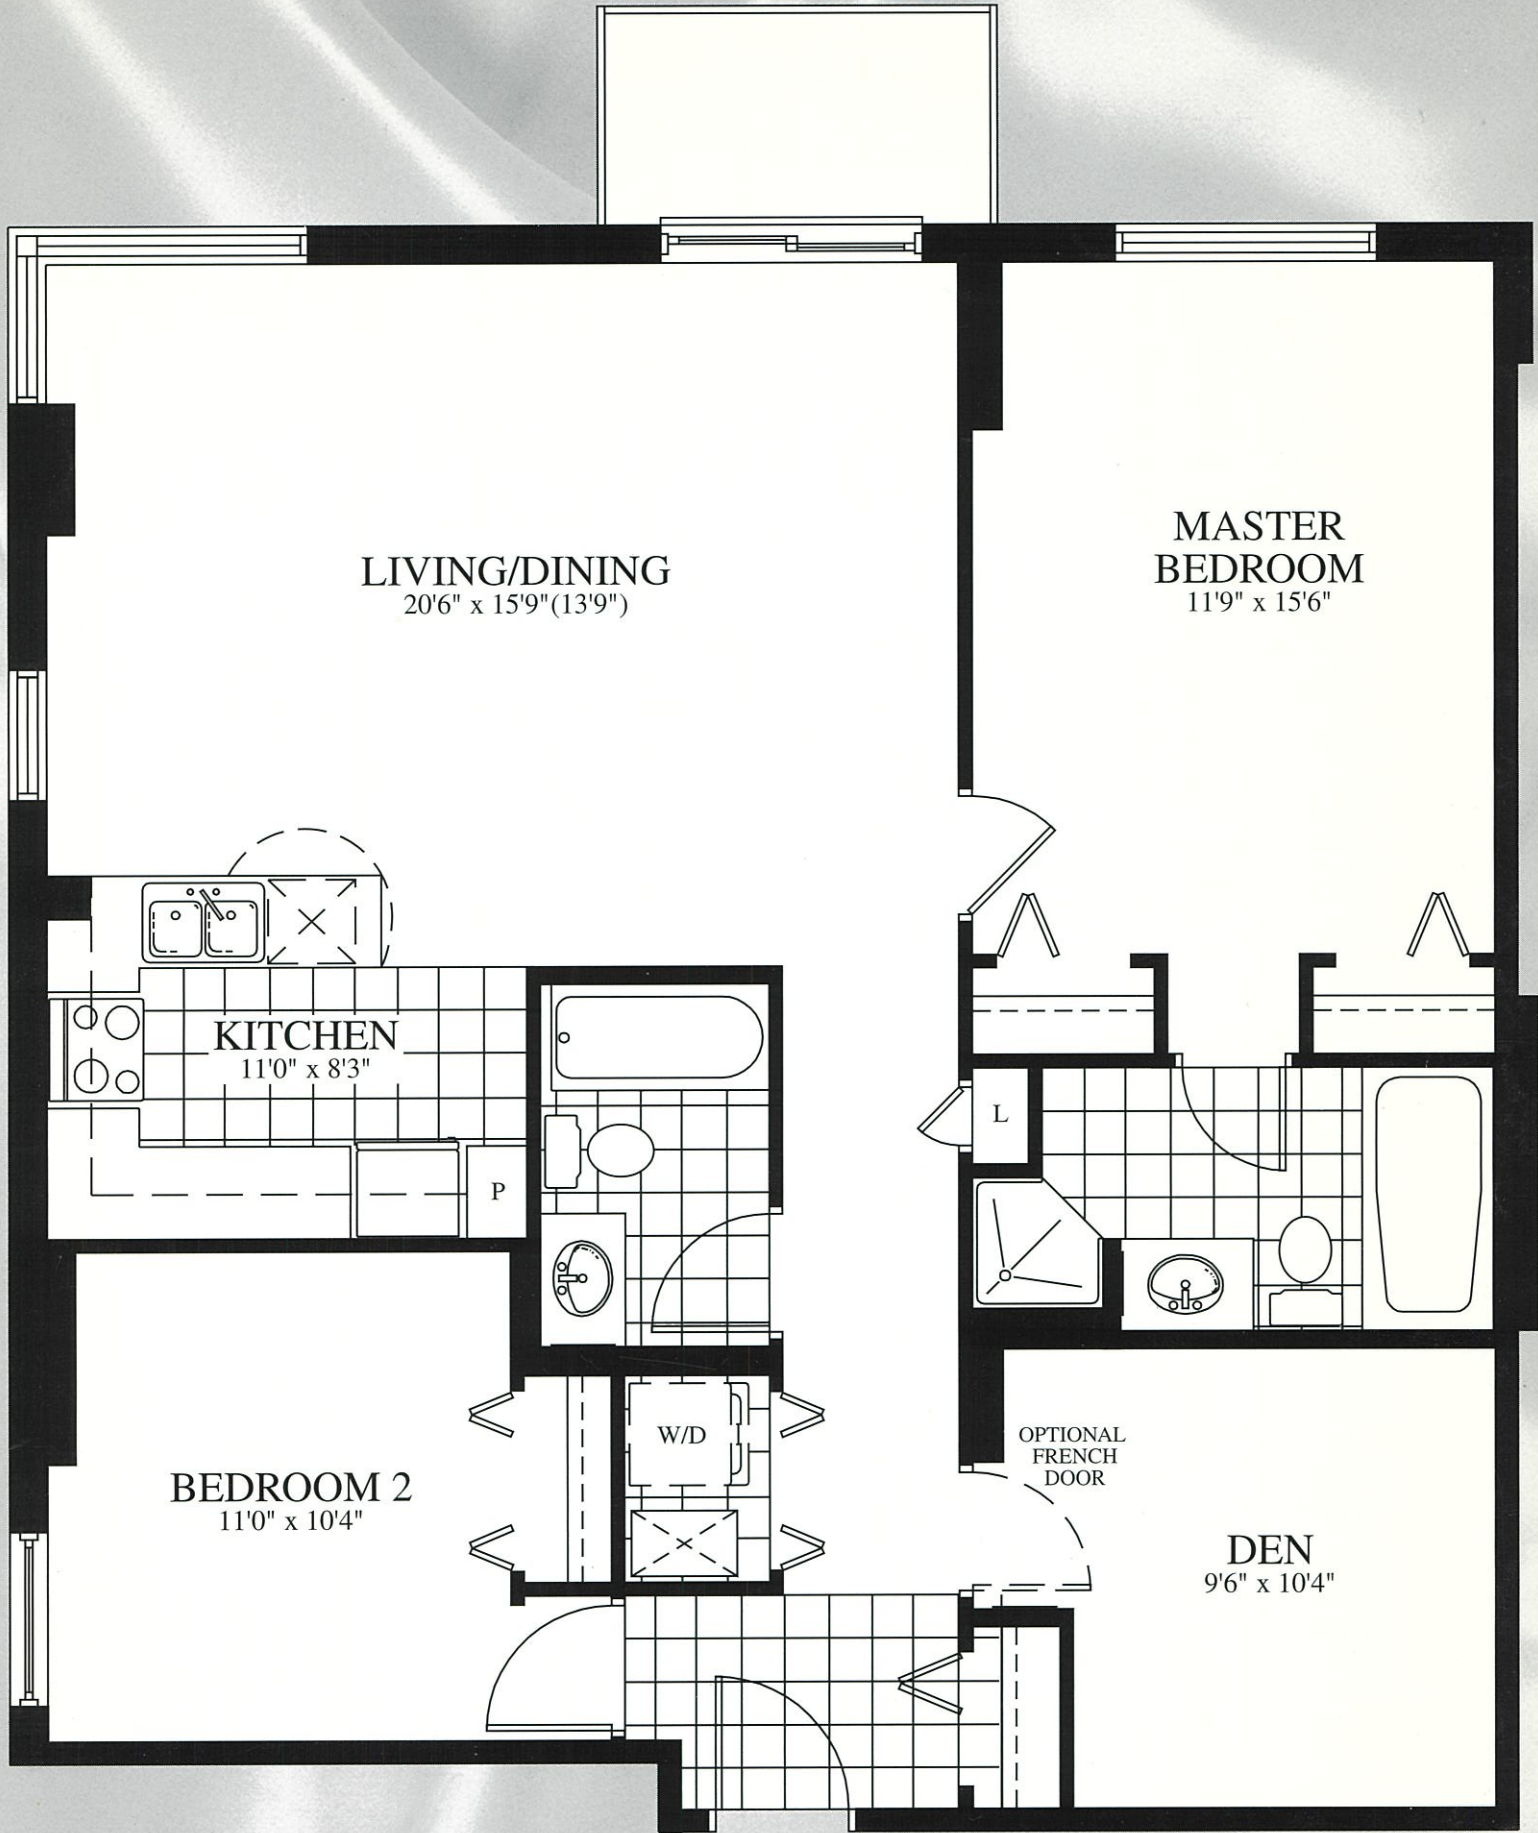

THE TURQUOISE

1225 SQ. FT.

2ND - 12TH FLOOR TYPICAL

The
Crystelle

Floor Plans And Specifications Are Subject To Change Without Notice.
Actual Usable Floor Space May Vary From The Stated Floor Area. E & O.E.